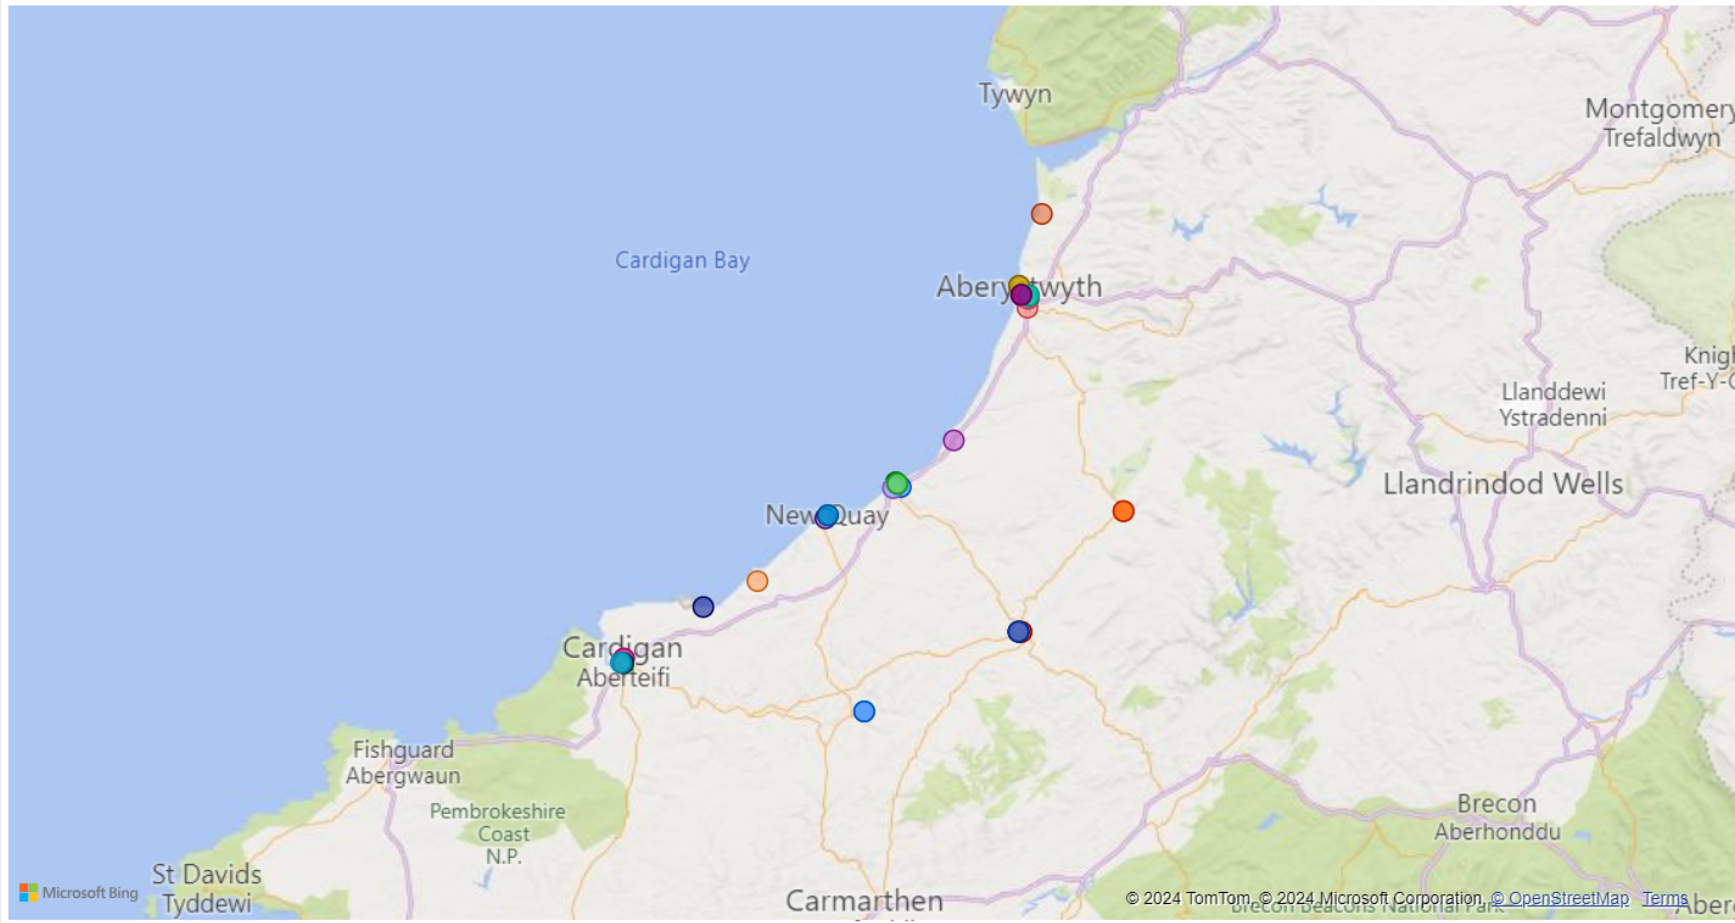

# Appendix A

## EV Charge Post Installs

Location ● Aberaer... ● Aberpor... ● Borth C... ● Canolfa... ● Cardiga... ● Church ... ● Cwmins ... ● Cwmins ... ● Fairfield... ● Glan Y ... ● Greenfie...

Charge